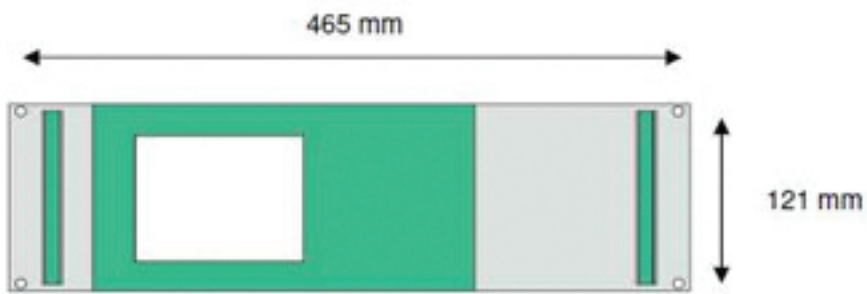

-132 mm-

562 mm

435 mm

482 mm

Screw distances: 465x121 mm